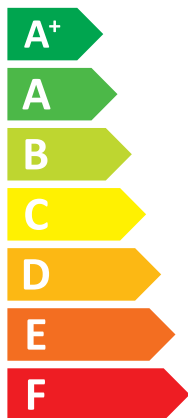

### G4-E

**A++**

**A**

Two icons showing sound power level: a speaker icon with the text "- dB" and a house icon with the text "68 dB".

- 8 kW
- 9 kW**
- 9 kW