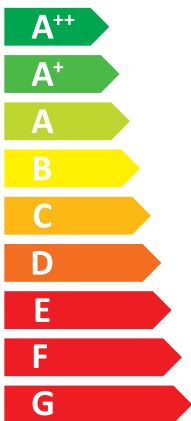

ENERG

енергия · ενεργεια

WOYG140LCTA/W

GYG140DG6

FUJITSU

A+

A

Two icons showing sound power levels. The top icon shows a speaker inside a house with the value **46 dB**. The bottom icon shows a speaker outside a house with the value **69 dB**.

A legend box containing three colored squares with corresponding power consumption values: a dark blue square for **15 kW**, a medium blue square for **11 kW**, and a light blue square for **9 kW**.