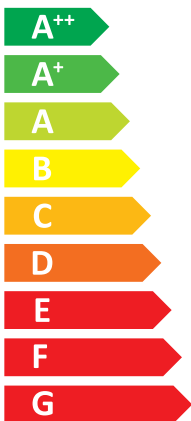

ENERG

енергия · ενεργεια

WOYK112LCTA/W

FUJITSU

GYK160DG9

A+

A

Two icons showing sound power levels. The top icon shows a speaker inside a house with the value **46 dB**. The bottom icon shows a speaker outside a house with the value **69 dB**.

Legend for the energy consumption map:

- Dark blue square: 12 kW
- Medium blue square: 9 kW
- Light blue square: 9 kW