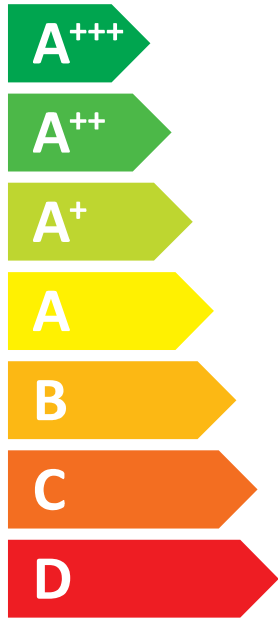

ENERG

енергия · ενέργεια

GRS-CQ12Pd/NhH

GREE

-M

A++

A

Two icons showing sound power levels. The top icon shows a speaker inside a house with the value **42 dB**. The bottom icon shows a speaker outside a house with the value **68 dB**.

Legend for power consumption in kW, shown as colored squares: dark blue for 11 kW, medium blue for **11 kW**, and light blue for 13 kW.